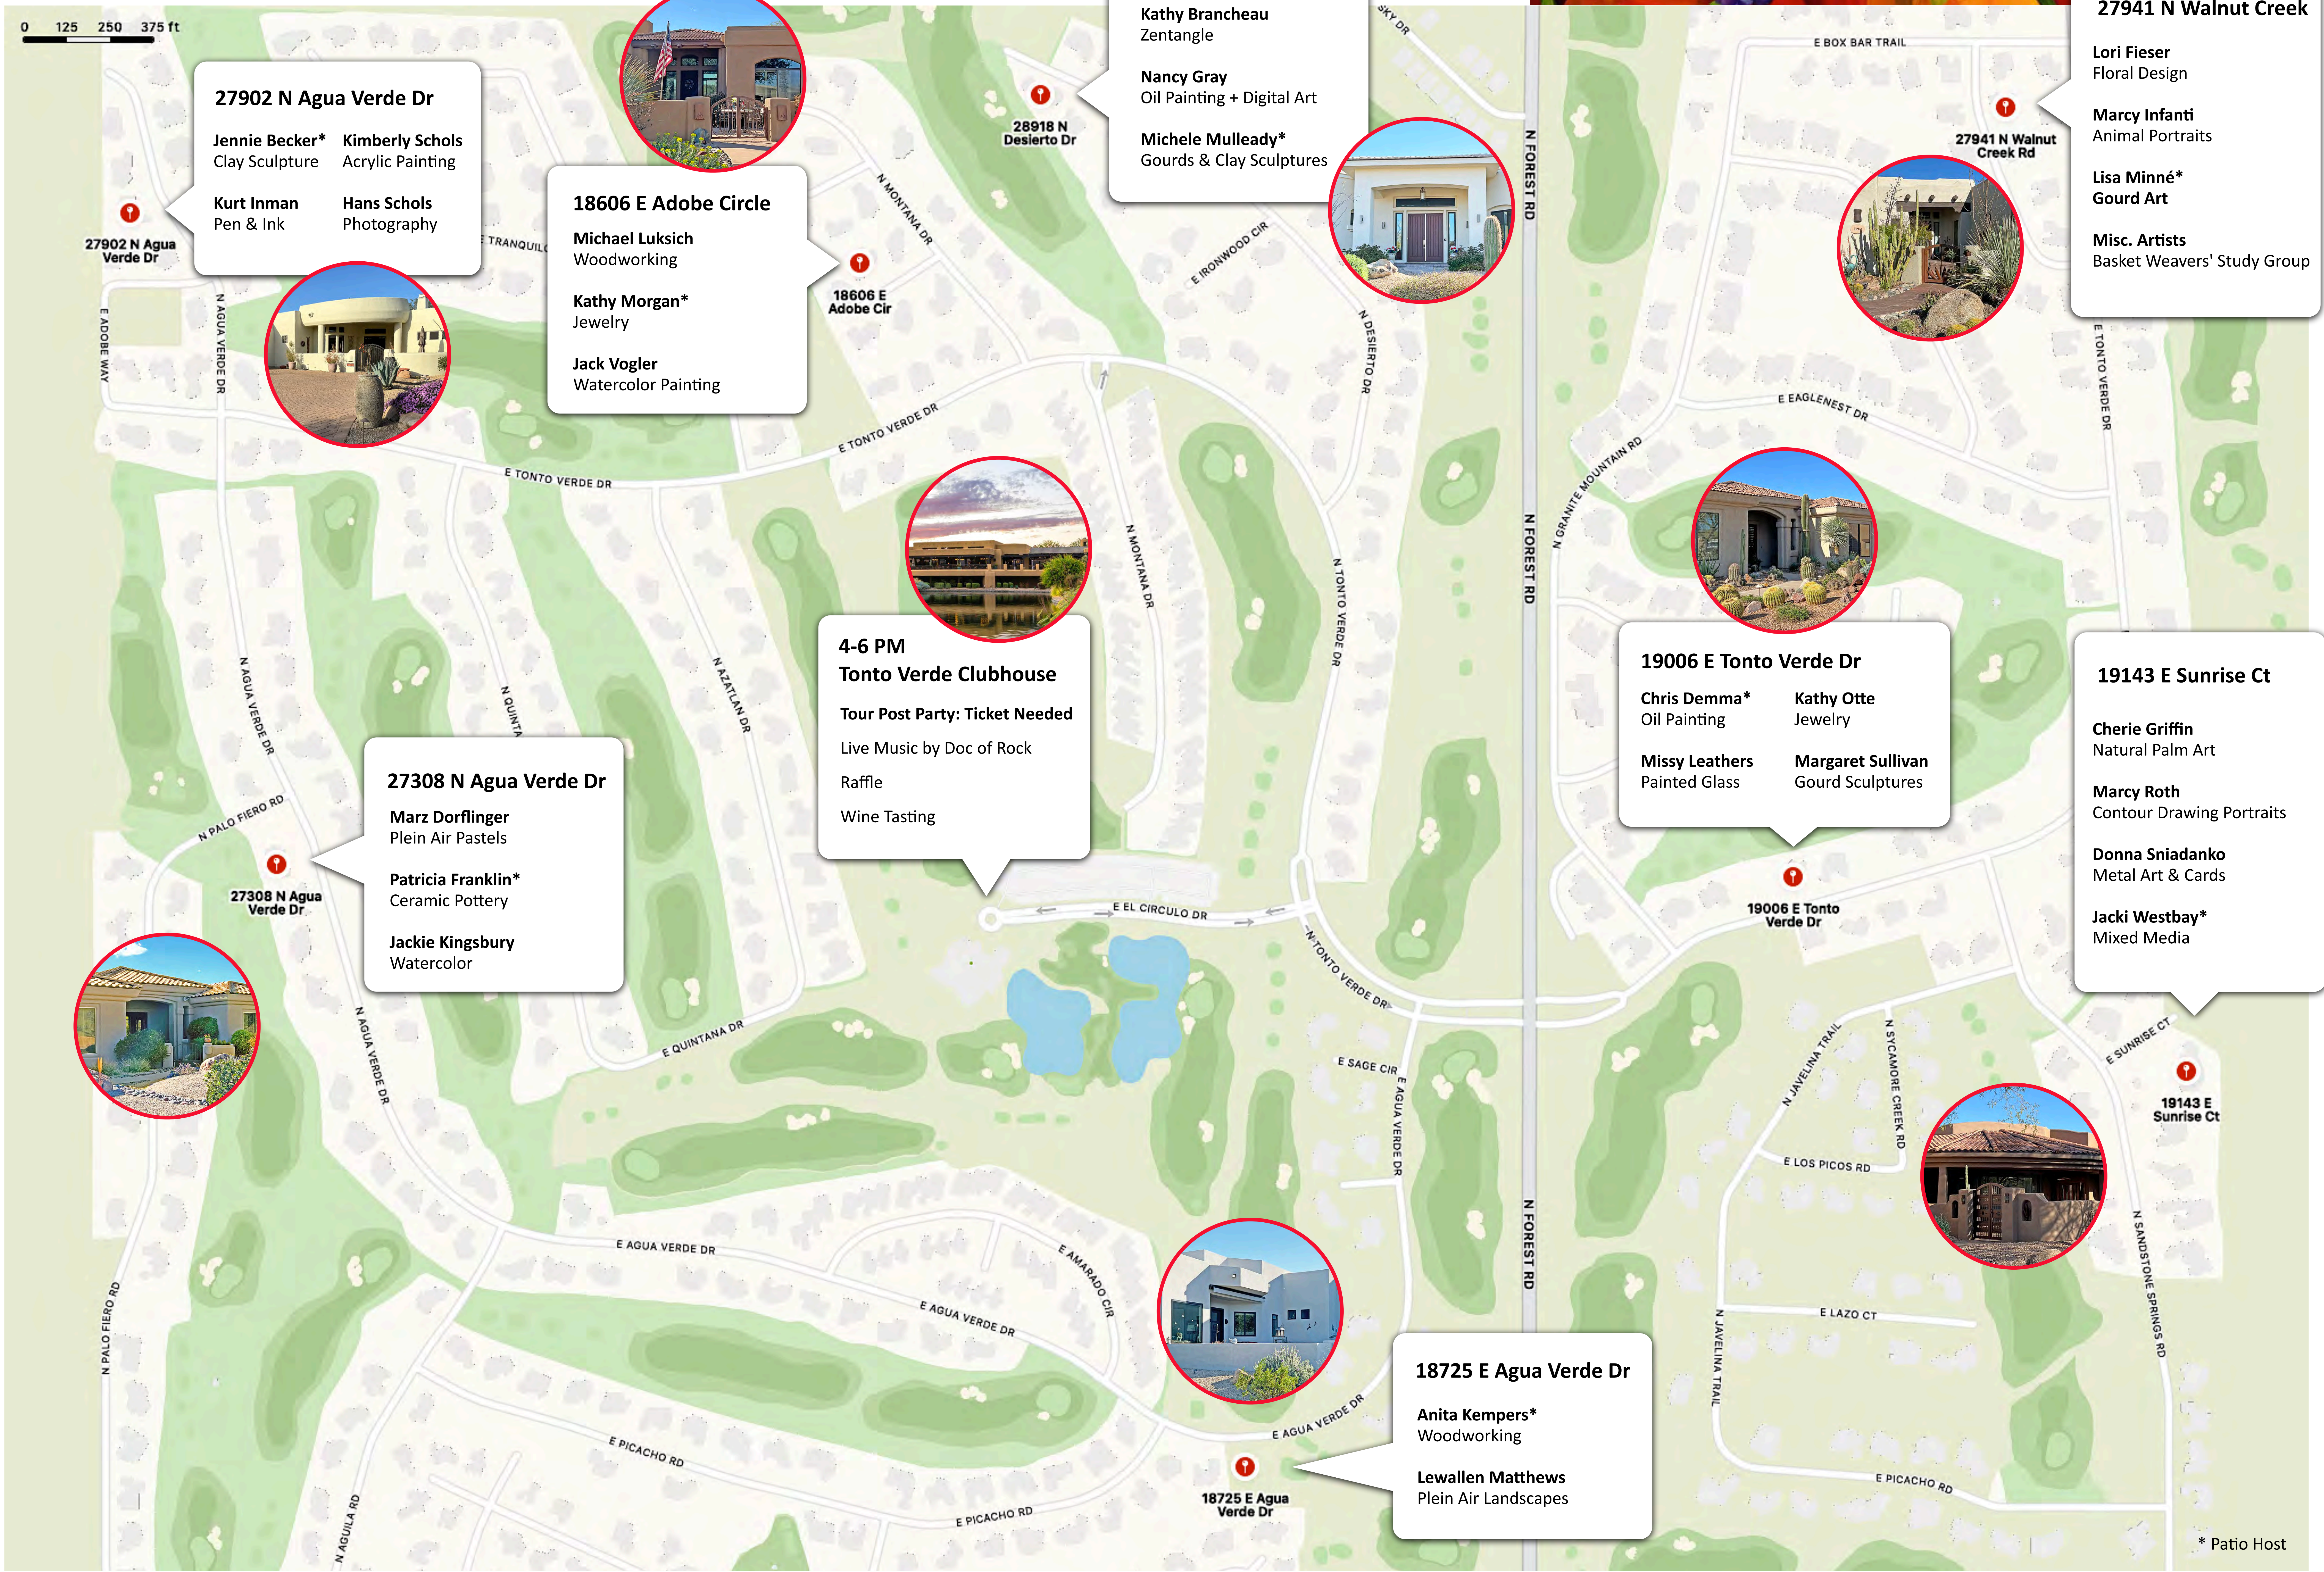

HIDDEN IN TONTO

SUNDAY . APRIL 14

Visit Homes 1-4 PM | Event Gate Code: #2024*
 Tour After Party 4-6 PM, Ticket Holders Only

ART TOUR

27902 N Agua Verde Dr
 Jennie Becker* Clay Sculpture
 Kurt Inman Pen & Ink
 Kimberly Schols Acrylic Painting
 Hans Schols Photography

18606 E Adobe Circle
 Michael Luksich Woodworking
 Kathy Morgan* Jewelry
 Jack Vogler Watercolor Painting

28018 N Desierto Dr
 Kathy Brancheau Zentangle
 Nancy Gray Oil Painting + Digital Art
 Michele Mulleady* Gourds & Clay Sculptures

27941 N Walnut Creek
 Lori Fieser Floral Design
 Marcy Infanti Animal Portraits
 Lisa Minné* Gourd Art
 Misc. Artists Basket Weavers' Study Group

4-6 PM Tonto Verde Clubhouse
 Tour Post Party: Ticket Needed
 Live Music by Doc of Rock
 Raffle
 Wine Tasting

* Patio Host

HIDDEN IN TONTO

SUNDAY . APRIL 14

Visit Homes 1-4 PM | Event Gate Code: #2024*
 Tour After Party 4-6 PM, Ticket Holders Only

Patio Address	Patio Host	Art	Guest Artists	Art
27902 N Agua Verde Drive	Jennie Becker	Clay Sculpture	Kurt Inman Hans Schols Kimberly Schols	Pen & Ink Photography Acrylic Painting
27308 N Agua Verde Drive	Patricia Franklin	Ceramic Pottery	Marz Dorflinger Jackie Kingsbury	Plein Air Pastels Watercolor
18725 E Agua Verde Drive	Anita Kempers	Woodworking	Lewallen Matthews	Plein Air Landscapes
18606 E Adobe Circle	Kathy Morgan	Jewelry	Michael Luksich Jack Vogler	Woodworking Watercolor Painting
28018 N Desierto	Michele Mulleady	Gourds & Clay Sculptures	Kathy Brancheau Nancy Gray	Zentangle Oil Painting + Digital Art
19006 E Tonto Verde Drive	Chris Demma	Oil Painting	Missy Leathers Kathy Otte Margaret Sullivan	Painted Glass Jewelry Gourd Sculptures
27941 N Walnut Creek Road	Lisa Minné	Gourd Art	Lori Fieser Marcy Infanti Misc. Artists	Floral Design Animal Portraits Basket Weavers' Study Group
19143 E Sunrise Court	Jacki Westbay	Mixed Media	Cherie Griffin Marcy Roth Donna Sniadanko	Natural Palm Art Contour Drawing Portraits Metal Art & Cards